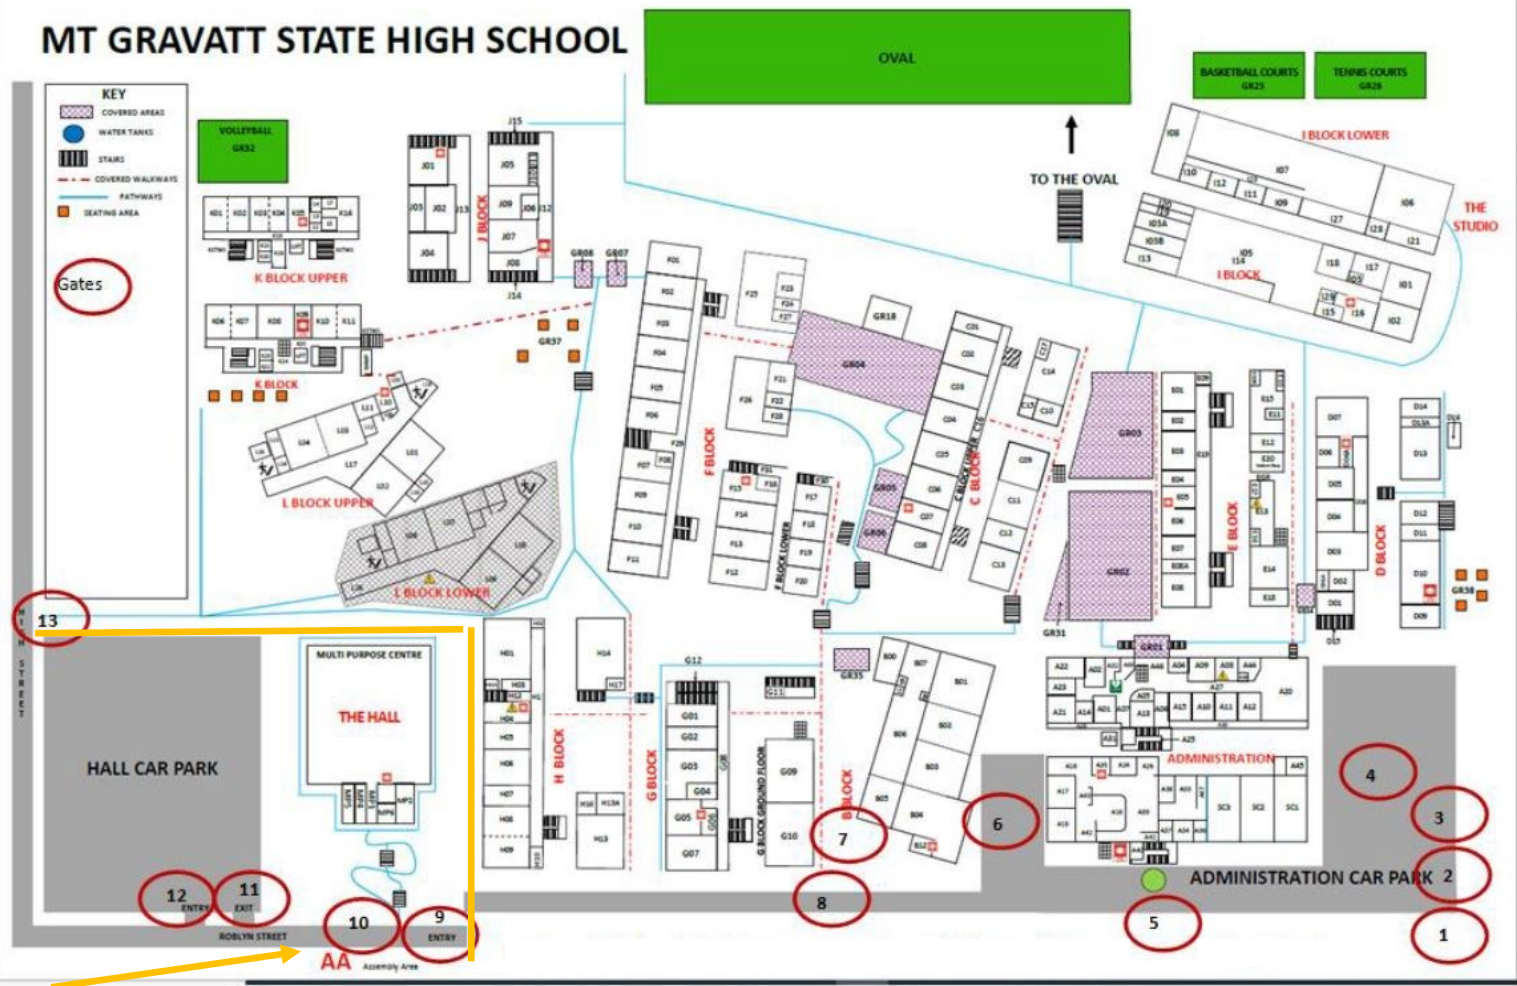

Southern Districts Basketball Access to Hall

Entry via Creighton Street - gate 10. It is at the discretion of SDB if gates 9, 11 and 12 are open

Entry via Loreburn Street (gate 1 and 2) is not permitted. Due to weekend school groups, access to the school grounds is not permitted.

Gate 1 = Loreburn St Main Entrance

Gate 2 = Loreburn St Pedestrian Entrance

Gate 3 = Loreburn St Pedestrian Internal

Gate 4 = A Block North Internal

Gate 5 = Stourbridge St Pedestrian Entrance

Gate 6 = A Block South Internal

Gate 7 = B Block Internal

Gate 8 = Stourbridge St Internal

Gate 9 = Hall Vehicle Access

Gate 10 = Hall Pedestrian

Gate 11 = Hall Carpark Exit

Gate 12 = Hall Carpark Entrance

Gate 13 = Bus Stop Pedestrian

Entry via gate 10 only. It is at the discretion of SDB if gates 9, 11 and 12 are open